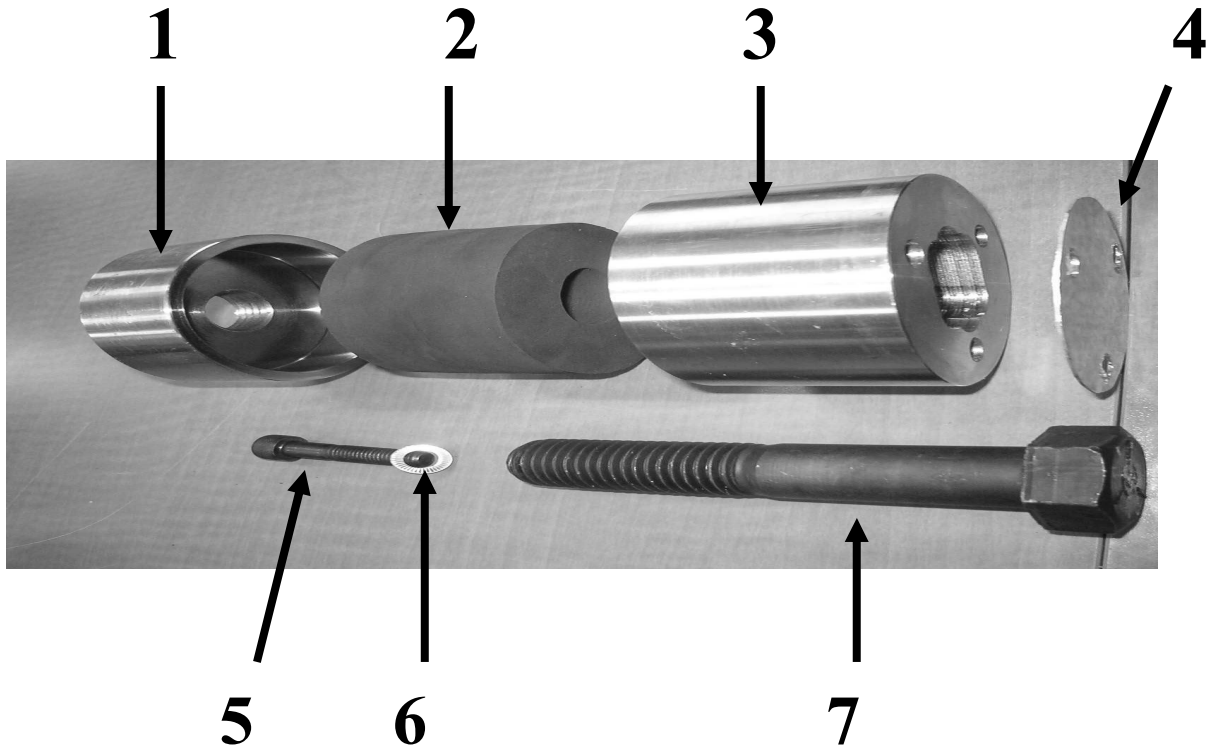

BASE UNIT

Ref #	Part #	Qty	Description
1	TL-0300	1	Bottom Base
2	TL-0301	1	Rubber
3	TL-0302	1	Top Base
4	TL-0338	1	Dirt Shield
5	TL-0304	3	Bolt 10x50 mm
6	TL-0337	3	10 mm Washer
7	TL-0303	1	Bolt 1"x4.5"
	TL-0339		Complete Base Unit