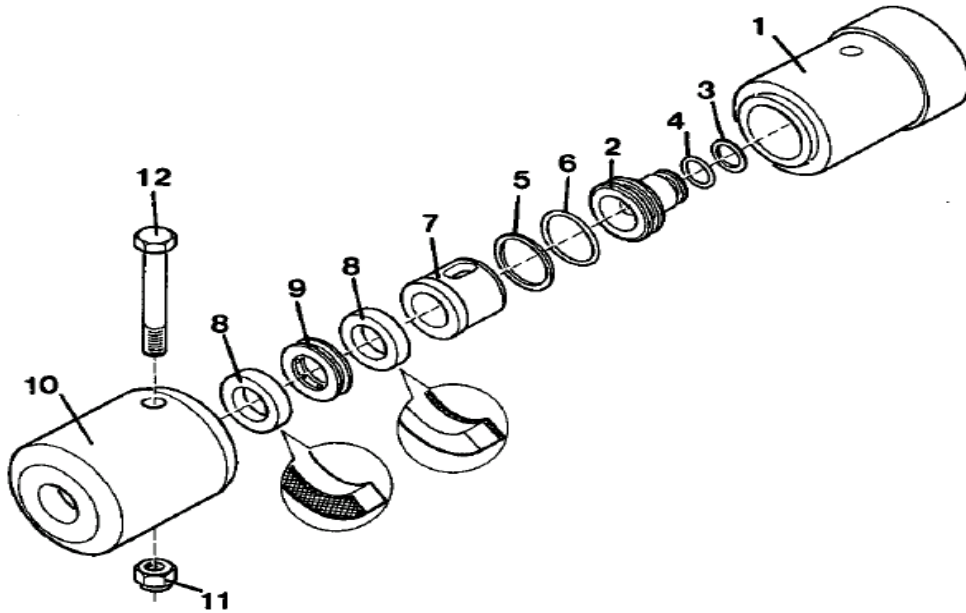

SWELLEX DRIVERS PARTS BOOK

STANDARD SWELLEX CHUCK

CHUCK / CHUCK

3217 7634 80

B0000463

16

Ref #	Part #	Qty	Description
1	TL-3200	2	Pin
2	TL-0419	1	Shaft
3	TL-3700	2	Seal Ring
4	TL-3000	1	Spacer Ring
5	TL-3200	1	O-ring
6	TL-2500	1	O-ring
7	TL-0417	1	Chuck Cover
8	TL-2900	1	Ring
9	TL-3100	1	Piston
10	TL-2800	1	House
11	TL-2700	1	Back-up Ring
12	TL-2000	1	Back-up Ring
	TL-0314		Standard w/Machined Head

SUPER SWELLEX CHUCK

CHUCK / CHUCK

9110 9392 00

B0000765

12

Ref #	Part #	Qty	Description
1	SS-9100	1	House
2	SS-7500	1	Piston
3	SS-0036	1	Back Up Ring
4	SS-2800	1	O-ring
5	SS-0037	1	Back Up Ring
6	SS-3400	1	O-ring
7	SS-9000	1	Spacer Ring
8	SS-7200	2	Seal
9	SS-7300	1	Ring
10	SS-0418	1	Chuck Cover
11	SS-1400	1	Nut
12	SS-9203	1	Screw Hex Head
	SS-0315		Super w/Machined head

Techline Services, Inc.

845 S. Montana
Butte, MT 59701

Telephone: (406) 782-9604
Fax: (406) 782-9605

BASE UNIT

Ref #	Part #	Qty	Description
1	TL-0300	1	Bottom Base
2	TL-0301	1	Rubber
3	TL-0302	1	Top Base
4	TL-0338	1	Dirt Shield
5	TL-0304	3	Bolt 10x50 mm
6	TL-0337	3	10 mm Washer
7	TL-0303	1	Bolt 1"x4.5"
	TL-0339		Complete Base Unit