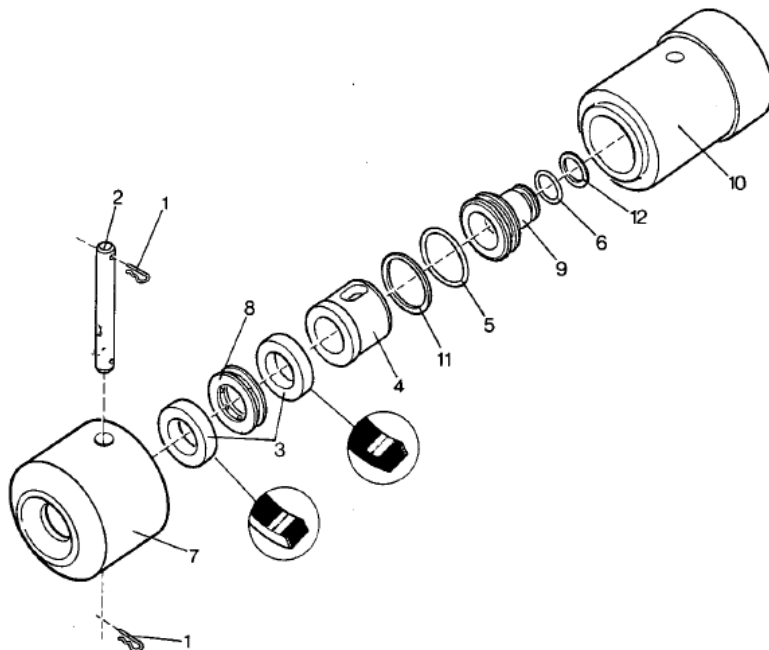

SWELLEX DRIVERS PARTS BOOK

STANDARD SWELLEX CHUCK

CHUCK / CHUCK

3217 7634 80

B0000463

16

Ref #	Part #	Qty	Description
1	TL-3200	2	Pin
2	TL-0419	1	Shaft
3	TL-3700	2	Seal Ring
4	TL-3000	1	Spacer Ring
5	TL-3200	1	O-ring
6	TL-2500	1	O-ring
7	TL-0417	1	Chuck Cover
8	TL-2900	1	Ring
9	TL-3100	1	Piston
10	TL-2800	1	House
11	TL-2700	1	Back-up Ring
12	TL-2000	1	Back-up Ring
	TL-0314		Standard w/Machined Head

SUPER SWELLEX CHUCK

CHUCK / CHUCK

9110 9392 00

B0000765

12

Ref #	Part #	Qty	Description
1	SS-9100	1	House
2	SS-7500	1	Piston
3	SS-0036	1	Back Up Ring
4	SS-2800	1	O-ring
5	SS-0037	1	Back Up Ring
6	SS-3400	1	O-ring
7	SS-9000	1	Spacer Ring
8	SS-7200	2	Seal
9	SS-7300	1	Ring
10	SS-0418	1	Chuck Cover
11	SS-1400	1	Nut
12	SS-9203	1	Screw Hex Head
	SS-0315		Super w/Machined head

Techline Services, Inc.

845 S. Montana
Butte, MT 59701

Telephone: (406) 782-9604
Fax: (406) 782-9605

BASE UNIT

Ref #	Part #	Qty	Description
1	TL-0300	1	Bottom Base
2	TL-0301	1	Rubber
3	TL-0302	1	Top Base
4	TL-0338	1	Dirt Shield
5	TL-0304	3	Bolt 10x50 mm
6	TL-0337	3	10 mm Washer
7	TL-0303	1	Bolt 1"x4.5"
	TL-0339		Complete Base Unit